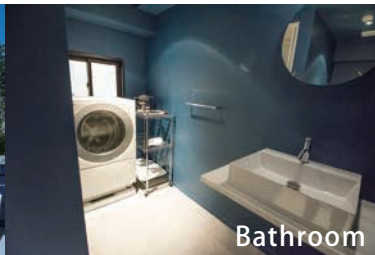

Exterior

Rooftop

Bathroom

Work lounge

Model room

Reservation / Inquiry

東京都知事 (2) 90947

(WEEKDAYS 10am-7pm)