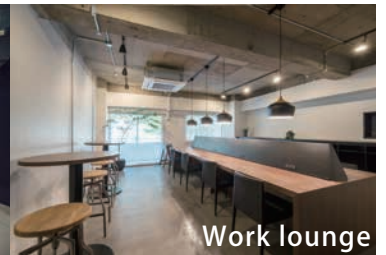

**ALL IN PRICE!**

**渋谷**  
SHIBUYA

5 min on foot from  
SHIBUYA Sta.

Work Lounge  
Free

Unlimited  
Internet

Regular  
cleaning  
Twice a month

**6month~**

Short term  
contract  
available

Exterior

Rooftop

Bathroom

Work lounge

Model room

Reservation / Inquiry

東京都知事 (2) 90947

(WEEKDAYS 10am-7pm)